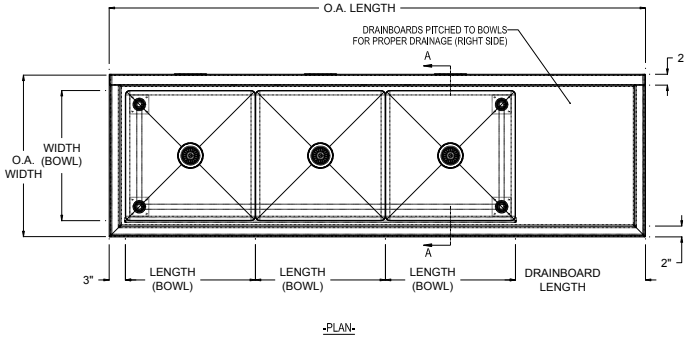

THREE COMPARTMENT SINKS W/ ONE DRAINBOARD & THREE SIDED CROSS BRACING

PROJECT#: _____

ITEM# _____

MODEL# _____

Model # C-3-2424-24R-CC with Right Drainboard shown.

THREE COMPARTMENT SINKS W/ ONE DRAINBOARD AND THREE SIDED CROSS BRACING							
MODEL#	QTY	PRODUCT DIMENSIONS (INCHES)					
		LENGTH (BOWL)	WIDTH (BOWL)	DRAINBOARD LENGTH	O.A. LENGTH	O.A. WIDTH	OVERALL HEIGHT
C-3-1618-18R-CC		16"	18"	18" ON RIGHT	69"	24"	41"
C-3-1618-18L-CC		16"	18"	18" ON LEFT	69"	24"	41"
C-3-1618-24R-CC		16"	18"	24" ON RIGHT	75"	24"	41"
C-3-1618-24L-CC		16"	18"	24" ON LEFT	75"	24"	41"
C-3-1624-18R-CC		16"	24"	18" ON RIGHT	75"	24"	41"
C-3-1824-18R-CC		18"	24"	18" ON RIGHT	75"	30"	41"
C-3-1824-18L-CC		18"	24"	18" ON LEFT	75"	30"	41"
C-3-1824-24R-CC		18"	24"	24" ON RIGHT	81"	30"	41"
C-3-1824-24L-CC		18"	24"	24" ON LEFT	81"	30"	41"
C-3-2424-18R-CC		24"	24"	18" ON RIGHT	93"	30"	41"
C-3-2424-18L-CC		24"	24"	18" ON LEFT	93"	30"	41"
C-3-2424-24R-CC		24"	24"	24" ON RIGHT	99"	30"	41"
C-3-2424-24L-CC		24"	24"	24" ON LEFT	99"	30"	41"
C-3-2030-20R-CC		20"	30"	20" ON RIGHT	83"	36"	41"
C-3-2030-20L-CC		20"	30"	20" ON LEFT	83"	36"	41"
C-3-2030-24R-CC		20"	30"	24" ON RIGHT	87"	36"	41"
C-3-2030-24L-CC		20"	30"	24" ON LEFT	87"	36"	41"
C-3-2430-24R-CC		24"	30"	24" ON RIGHT	99"	36"	41"
C-3-2430-24L-CC		24"	30"	24" ON LEFT	99"	36"	41"
C-3-2430-30R-CC		24"	30"	30" ON RIGHT	105"	36"	41"
C-3-2430-30L-CC		24"	30"	30" ON LEFT	105"	36"	41"

SINK SPECIFICATIONS:

- TOP:** 16 GA. 300 Series Stainless Steel
- SINK BOWLS:** 16 GA. 300 Series Stainless Steel
- CROSS BRACING:** 1" Diameter Stainless Steel Welded To Legs
- LEGS:** 1 5/8" Diameter Stainless Steel Tubing

CONSTRUCTION:

- ◆ Fully welded, Seamless, Polished to #4 Finish
- ◆ Euro Edge
- ◆ S/S Adjustable Bullet Feet
- ◆ Crumb Cup Drain 1 1/2" IPS
- ◆ 8" On Center Faucet Holes
- ◆ Ships with (3) Wall Mount "Z" Clip
- ◆ (2) Sets of Faucet Holes on Bowls Greater Than 18" Long
- ◆ Integral 10" Tall Backsplash