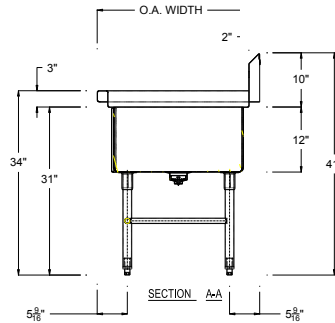

THREE COMPARTMENT SINKS W/ ONE DRAINBOARD & THREE SIDED CROSS BRACING

PROJECT#: _____

ITEM# _____

MODEL# _____

Model # C-3-2424-24R-CC with Right Drainboard shown.

THREE COMPARTMENT SINKS W/ ONE DRAINBOARD AND THREE SIDED CROSS BRACING							
MODEL#	QTY	PRODUCT DIMENSIONS (INCHES)					
		LENGTH (BOWL)	WIDTH (BOWL)	DRAINBOARD LENGTH	O.A. LENGTH	O.A. WIDTH	OVERALL HEIGHT
C-3-1618-18R-CC		16"	18"	18" ON RIGHT	69"	24"	41"
C-3-1618-18L-CC		16"	18"	18" ON LEFT	69"	24"	41"
C-3-1618-24R-CC		16"	18"	24" ON RIGHT	75"	24"	41"
C-3-1618-24L-CC		16"	18"	24" ON LEFT	75"	24"	41"
C-3-1624-18R-CC		16"	24"	18" ON RIGHT	75"	24"	41"
C-3-1824-18R-CC		18"	24"	18" ON RIGHT	75"	30"	41"
C-3-1824-18L-CC		18"	24"	18" ON LEFT	75"	30"	41"
C-3-1824-24R-CC		18"	24"	24" ON RIGHT	81"	30"	41"
C-3-1824-24L-CC		18"	24"	24" ON LEFT	81"	30"	41"
C-3-2424-18R-CC		24"	24"	18" ON RIGHT	93"	30"	41"
C-3-2424-18L-CC		24"	24"	18" ON LEFT	93"	30"	41"
C-3-2424-24R-CC		24"	24"	24" ON RIGHT	99"	30"	41"
C-3-2424-24L-CC		24"	24"	24" ON LEFT	99"	30"	41"
C-3-2030-20R-CC		20"	30"	20" ON RIGHT	83"	36"	41"
C-3-2030-20L-CC		20"	30"	20" ON LEFT	83"	36"	41"
C-3-2030-24R-CC		20"	30"	24" ON RIGHT	87"	36"	41"
C-3-2030-24L-CC		20"	30"	24" ON LEFT	87"	36"	41"
C-3-2430-24R-CC		24"	30"	24" ON RIGHT	99"	36"	41"
C-3-2430-24L-CC		24"	30"	24" ON LEFT	99"	36"	41"
C-3-2430-30R-CC		24"	30"	30" ON RIGHT	105"	36"	41"
C-3-2430-30L-CC		24"	30"	30" ON LEFT	105"	36"	41"

SINK SPECIFICATIONS:

- TOP:** 16 GA. 300 Series Stainless Steel
- SINK BOWLS:** 16 GA. 300 Series Stainless Steel
- CROSS BRACING:** 1" Diameter Stainless Steel Welded To Legs
- LEGS:** 1 5/8" Diameter Stainless Steel Tubing

CONSTRUCTION:

- ◆ Fully welded, Seamless, Polished to #4 Finish
- ◆ Euro Edge
- ◆ S/S Adjustable Bullet Feet
- ◆ Crumb Cup Drain 1 1/2" IPS
- ◆ 8" On Center Faucet Holes
- ◆ Ships with (3) Wall Mount "Z" Clip
- ◆ (2) Sets of Faucet Holes on Bowls Greater Than 18" Long
- ◆ Integral 10" Tall Backsplash