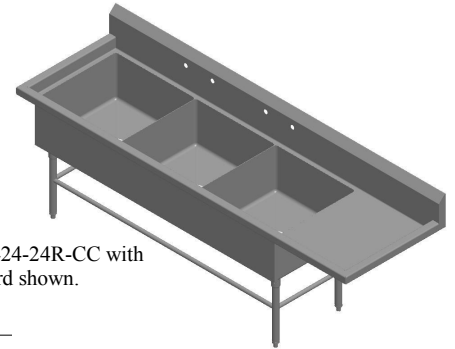

THREE COMPARTMENT SINKS W/ ONE DRAINBOARD & THREE SIDED CROSS BRACING

PROJECT#: _____

ITEM# _____

MODEL# _____

Model # C-3-2424-24R-CC with Right Drainboard shown.

THREE COMPARTMENT SINKS W/ ONE DRAINBOARD AND THREE SIDED CROSS BRACING							
MODEL#	QTY	PRODUCT DIMENSIONS (INCHES)					
		LENGTH (BOWL)	WIDTH (BOWL)	DRAINBOARD LENGTH	O.A. LENGTH	O.A. WIDTH	OVERALL HEIGHT
C-3-1618-18R-CC		16"	18"	18" ON RIGHT	69"	24"	41"
C-3-1618-18L-CC		16"	18"	18" ON LEFT	69"	24"	41"
C-3-1618-24R-CC		16"	18"	24" ON RIGHT	75"	24"	41"
C-3-1618-24L-CC		16"	18"	24" ON LEFT	75"	24"	41"
C-3-1624-18R-CC		16"	24"	18" ON RIGHT	75"	24"	41"
C-3-1824-18R-CC		18"	24"	18" ON RIGHT	75"	30"	41"
C-3-1824-18L-CC		18"	24"	18" ON LEFT	75"	30"	41"
C-3-1824-24R-CC		18"	24"	24" ON RIGHT	81"	30"	41"
C-3-1824-24L-CC		18"	24"	24" ON LEFT	81"	30"	41"
C-3-2424-18R-CC		24"	24"	18" ON RIGHT	93"	30"	41"
C-3-2424-18L-CC		24"	24"	18" ON LEFT	93"	30"	41"
C-3-2424-24R-CC		24"	24"	24" ON RIGHT	99"	30"	41"
C-3-2424-24L-CC		24"	24"	24" ON LEFT	99"	30"	41"
C-3-2030-20R-CC		20"	30"	20" ON RIGHT	83"	36"	41"
C-3-2030-20L-CC		20"	30"	20" ON LEFT	83"	36"	41"
C-3-2030-24R-CC		20"	30"	24" ON RIGHT	87"	36"	41"
C-3-2030-24L-CC		20"	30"	24" ON LEFT	87"	36"	41"
C-3-2430-24R-CC		24"	30"	24" ON RIGHT	99"	36"	41"
C-3-2430-24L-CC		24"	30"	24" ON LEFT	99"	36"	41"
C-3-2430-30R-CC		24"	30"	30" ON RIGHT	105"	36"	41"
C-3-2430-30L-CC		24"	30"	30" ON LEFT	105"	36"	41"

SINK SPECIFICATIONS:

- TOP:** 16 GA. 300 Series Stainless Steel
- SINK BOWLS:** 16 GA. 300 Series Stainless Steel
- CROSS BRACING:** 1" Diameter Stainless Steel Welded To Legs
- LEGS:** 1 5/8" Diameter Stainless Steel Tubing

CONSTRUCTION:

- ◆ Fully welded, Seamless, Polished to #4 Finish
- ◆ Euro Edge
- ◆ S/S Adjustable Bullet Feet
- ◆ Crumb Cup Drain 1 1/2" IPS
- ◆ 8" On Center Faucet Holes
- ◆ Ships with (3) Wall Mount "Z" Clip
- ◆ (2) Sets of Faucet Holes on Bowls Greater Than 18" Long
- ◆ Integral 10" Tall Backsplash