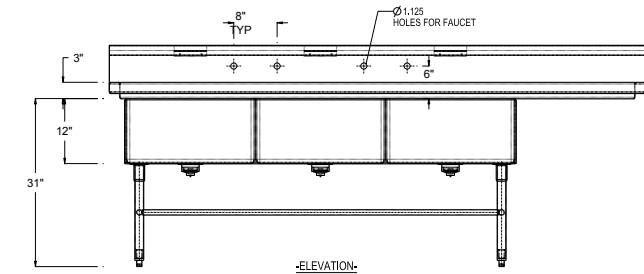

THREE COMPARTMENT SINKS W/ ONE DRAINBOARD & THREE SIDED CROSS BRACING

PROJECT#: _____

ITEM# _____

MODEL# _____

Model # C-3-2424-24R-CC with Right Drainboard shown.

THREE COMPARTMENT SINKS W/ ONE DRAINBOARD AND THREE SIDED CROSS BRACING							
MODEL#	QTY	PRODUCT DIMENSIONS (INCHES)					
		LENGTH (BOWL)	WIDTH (BOWL)	DRAINBOARD LENGTH	O.A. LENGTH	O.A. WIDTH	OVERALL HEIGHT
C-3-1618-18R-CC		16"	18"	18" ON RIGHT	69"	24"	41"
C-3-1618-18L-CC		16"	18"	18" ON LEFT	69"	24"	41"
C-3-1618-24R-CC		16"	18"	24" ON RIGHT	75"	24"	41"
C-3-1618-24L-CC		16"	18"	24" ON LEFT	75"	24"	41"
C-3-1624-18R-CC		16"	24"	18" ON RIGHT	75"	24"	41"
C-3-1824-18R-CC		18"	24"	18" ON RIGHT	75"	30"	41"
C-3-1824-18L-CC		18"	24"	18" ON LEFT	75"	30"	41"
C-3-1824-24R-CC		18"	24"	24" ON RIGHT	81"	30"	41"
C-3-1824-24L-CC		18"	24"	24" ON LEFT	81"	30"	41"
C-3-2424-18R-CC		24"	24"	18" ON RIGHT	93"	30"	41"
C-3-2424-18L-CC		24"	24"	18" ON LEFT	93"	30"	41"
C-3-2424-24R-CC		24"	24"	24" ON RIGHT	99"	30"	41"
C-3-2424-24L-CC		24"	24"	24" ON LEFT	99"	30"	41"
C-3-2030-20R-CC		20"	30"	20" ON RIGHT	83"	36"	41"
C-3-2030-20L-CC		20"	30"	20" ON LEFT	83"	36"	41"
C-3-2030-24R-CC		20"	30"	24" ON RIGHT	87"	36"	41"
C-3-2030-24L-CC		20"	30"	24" ON LEFT	87"	36"	41"
C-3-2430-24R-CC		24"	30"	24" ON RIGHT	99"	36"	41"
C-3-2430-24L-CC		24"	30"	24" ON LEFT	99"	36"	41"
C-3-2430-30R-CC		24"	30"	30" ON RIGHT	105"	36"	41"
C-3-2430-30L-CC		24"	30"	30" ON LEFT	105"	36"	41"

SINK SPECIFICATIONS:

- TOP:** 16 GA. 300 Series Stainless Steel
- SINK BOWLS:** 16 GA. 300 Series Stainless Steel
- CROSS BRACING:** 1" Diameter Stainless Steel Welded To Legs
- LEGS:** 1 5/8" Diameter Stainless Steel Tubing

CONSTRUCTION:

- ◆ Fully welded, Seamless, Polished to #4 Finish
- ◆ Euro Edge
- ◆ S/S Adjustable Bullet Feet
- ◆ Crumb Cup Drain 1 1/2" IPS
- ◆ 8" On Center Faucet Holes
- ◆ Ships with (3) Wall Mount "Z" Clip
- ◆ (2) Sets of Faucet Holes on Bowls Greater Than 18" Long
- ◆ Integral 10" Tall Backsplash